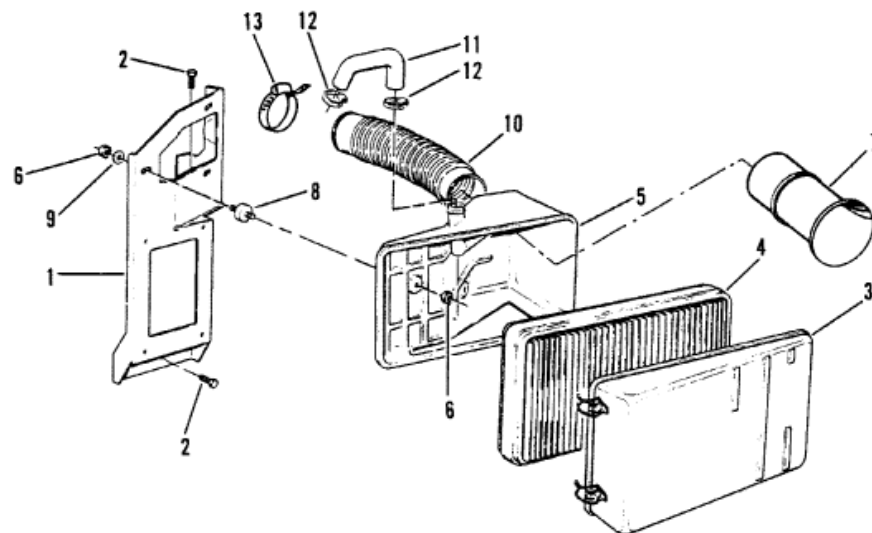

# AIR CLEANER

**OLD DESIGN**

Parts List						
Ref	Class	Part	Description	Qty	Comment	Footnote
1		801763253	RETAINING PLATE	1		
2	10	809913815	SCREW	2		
3		801763324	COVER	1		
4	35	19487	AIR FILTER	1		
5		801765223	COVER	1		
6	11	809922417	NUT	6		
7	32	816600	AIR TUBE	1		
8		801761817	MOUNT	3		
9	13	801761820	LOCKWASHER	3		
10		18654A 1	BELLOWS	1		
11	32	801763508	HOSE	1		
12	54	801761179	CLAMP	1		
13	54	815504348	CLAMP	2		